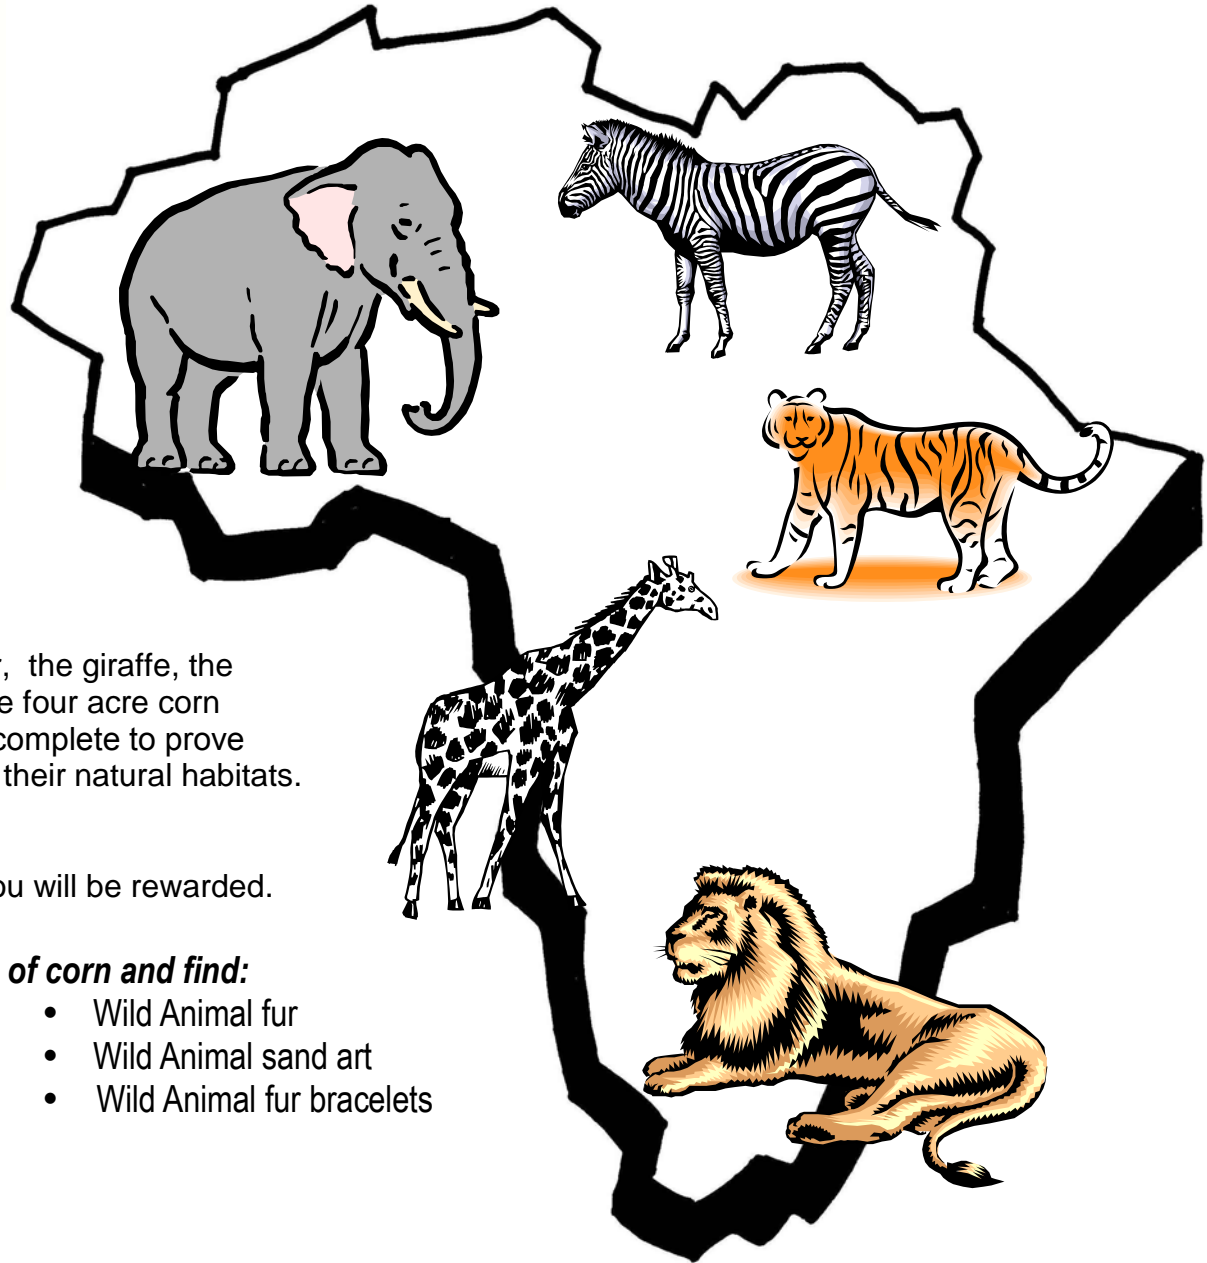

WILD ANIMAL ADVENTURE CORN MAZE AT MAPLESIDE FARMS

ADMISSION: \$5 per person
Adults accompanied by a child: \$3

Welcome to Mapleside's Wild Animal
Adventure Corn Maze!

As a rookie zoo keeper, you must go on an expedition to study the "Big Five" most popular wild animals—the tiger, the giraffe, the elephant, the lion and the zebra. As you journey through the four acre corn maze, you'll find stations with projects to complete to prove you have encountered these beasts in their natural habitats.

Follow the instructions.

At completion of your journey you will be rewarded.

Search through the four acres of corn and find:

- Wild animal stamps
- Wild Animal rubbings
- Wild Animal paratroopers
- Wild Animal fur
- Wild Animal sand art
- Wild Animal fur bracelets

The Wild Animal Adventure Corn Maze is open Sept. 19 through Nov. 1
Fridays: 5 to 10 p.m., Saturdays: 10 a.m. to 10 p.m. Sundays 10 a.m. to dusk
FLASHLIGHT NIGHTS—Starting September 25

EVERY FRIDAY AND SATURDAY FROM DUSK UNTIL 10 P.M.—Bring your flashlights and experience the maze in the dark!